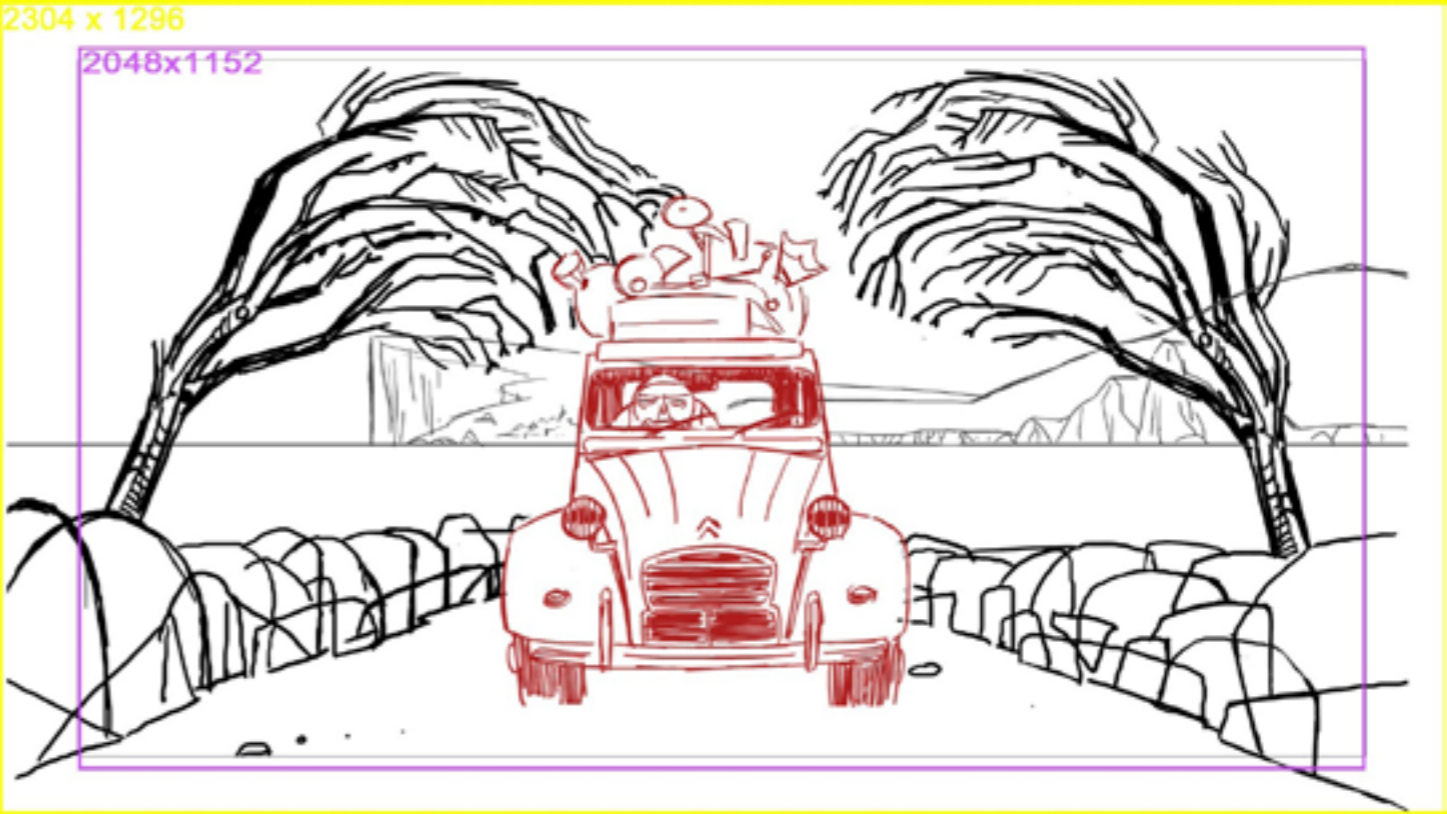

Birthday Party

Scene _____ Shot _____

Song of the Sea

Stormy Boat Ride

Scene _____ Shot _____

Song of the Sea

pg 20
It's complicated. Just be good for Granny, will ya?
Granny sits into the driver's seat.
GRANNY
We've wasted enough time, off we go.
She starts the **WINNING ENGINE** of the car.
Conor leans in and kisses Saoirse on the forehead. She looks at him and shakes her head.
Conor goes to give Ben a handshake. Ben looks at his father's extended hand, he reluctantly places his hand in his father's.
CONOR
Good man.
Granny slams her foot on the accelerator and they career down the road to the waiting ferry.
Conor watches as they drive off down the steep hill to the waiting ferry.
Saoirse **STANDS UP ON THE SEAT** and **STARES** back at Co.
Co comes to Conor side.
CONOR (CONT'D)
Am I doing the right thing Co?

Song of the Sea

Stormy Boat Ride

Scene _____ Shot _____

Průběh animace – Pečlivá příprava reálných krajin

Průběh animace – Digitalizace

Výtvarné pojetí filmu – Krajinomalby a staré piktské rytiny použité ve filmu